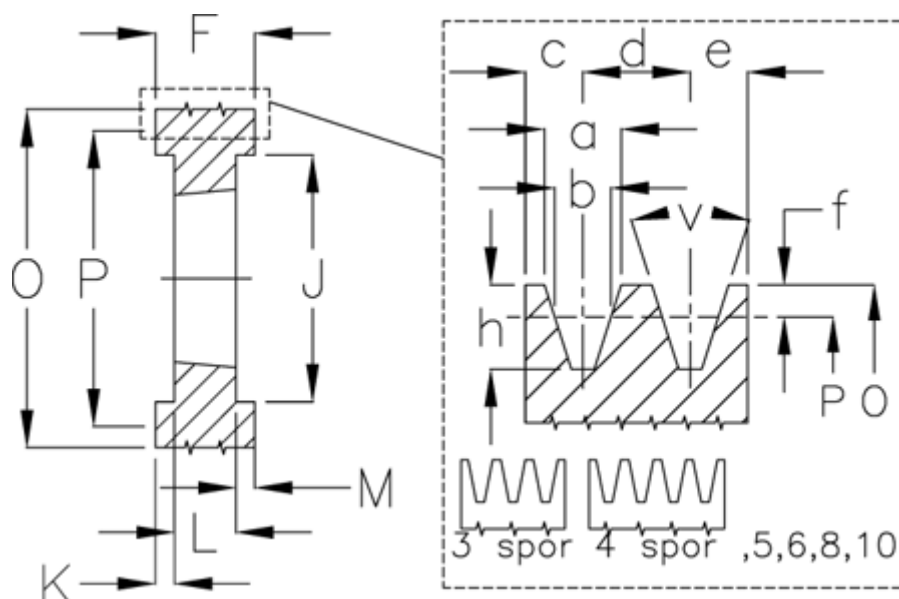

Article number: 604111025006

Description: V-belt pulley SPB 250/6 TL3535

Measures

a	= 16.3	For bush	= 3535	O	= 257.0
b	= 14.0	h	= 17.5	P	= 250
Bush ζ max	= 90	J	= 207	Type	= SPB
c	= 12.5	K	= 15,5	v	= 38 degrees
d	= 19.0	L	= 89		
e	= 12.5	m	= 15.5		
f	= 3.5	N	= -		
F	= 120	Number of ribs	= 6		